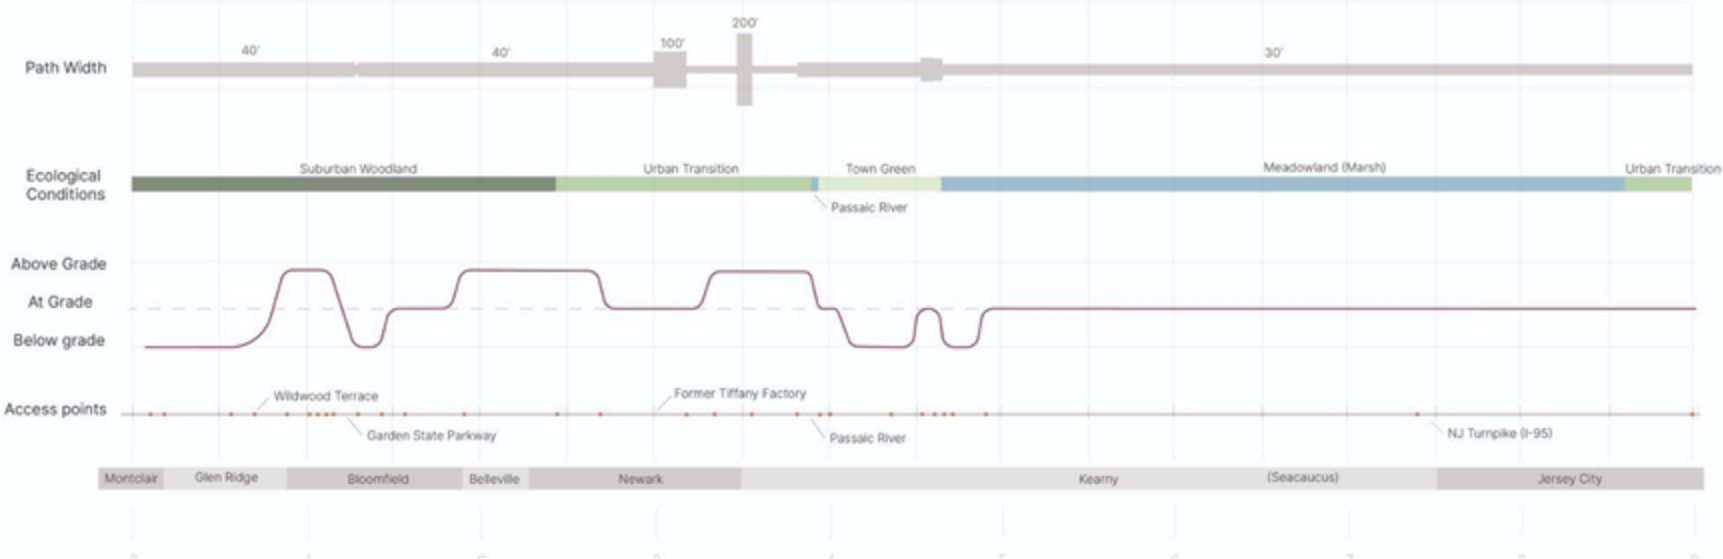

Remediation

Arup

- Identify soil contaminants
- Cap trouble spots

Workshops

- Newark 7/27
- Belleville 8/29
- Bloomfield 8/30
- **Jersey City 10/13**
- **Newark 10/19**

Pop-ups

- Newark 7/19
- Newark/Bellville 7/24
- Kearny 8/1
- Jersey City/Kearny 8/10
- Glen Ridge 8/29
- Secaucus/Jersey City 9/19

Survey

- 300 responses

Local Gov meetings

Individual stakeholder meetings

Site Anatomy

Schedule

- Current Mini-Bids
- Design/Construction of First Segment
- Opening of First Segment

How You Can Get Involved